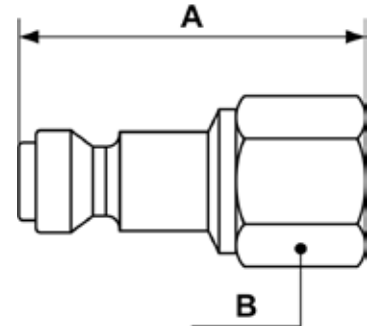

## PLUG 1/2» AUTOMOTIVE PROFILE

Female plug

Profile : TRUFLATE

ID passage

1/2"

| Part number | Female thread | Net weight (Kg) | Dim. A (inch) | Dim. B (inch) |
|-------------|---------------|-----------------|---------------|---------------|
| URP 116202  | NPT3/8        | 0,02            | 2.05          | 0.75          |
| URP 116203  | NPT1/2        | 0.078           | 2.28          | 0.98          |
| URP 116204  | NPT3/4        | 0.078           | 2.24          | 1.18          |